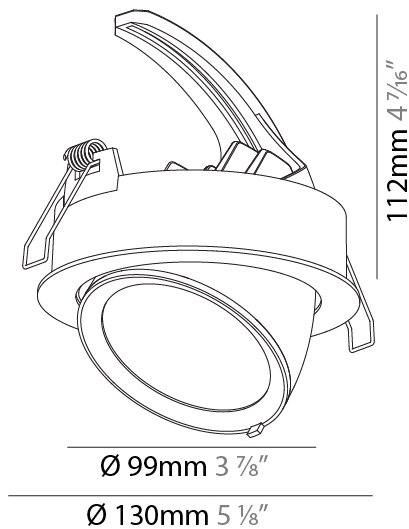

#### PHYSICAL

Shape: Round  
 Diameter (mm): 130  
 Diameter (in): 5 1/8  
 Height (mm): 112  
 Height (in): 4 7/16  
 Min. Recessing Depth (mm): 130  
 Min. Recessing Depth (in): 5 1/8  
 Light Distribution: Adjustable / Downlight  
 Weight (kg): .743  
 Weight (lbs): 1.64  
 Fixture Finish: SSR / BKV / CWI / CRY / HAB / UFT / ITA / RUA / FTG / MYG / LOD / PUS / FRO / FUP / KIA / POP / BLS / SPG / MEY / GOH / GUM / CHC / COM / ABZ / JAG / OBR / MOS / ROR  
 Fixture Material: Aluminum Die Cast  
 Cut-out Measurements: 120mm / 4 3/4"

#### PHYSICAL

Shape: Round  
 Diameter (mm): 130  
 Diameter (in): 5 1/8  
 Height (mm): 112  
 Height (in): 4 7/16  
 Min. Recessing Depth (mm): 130  
 Min. Recessing Depth (in): 5 1/8  
 Weight (kg): .743  
 Weight (lbs): 1.56  
 Fixture Finish: SSR / BKV / CWI / CRY / HAB / UFT / ITA / RUA / FTG / MYG / LOD / PUS / FRO / FUP / KIA / POP / BLS / SPG / MEY / GOH / GUM / CHC / COM / ABZ / JAG / OBR / MOS / ROR  
 Fixture Material: Aluminum Die Cast  
 Cut-out Measurements: 120mm / 4 3/4"

#### OPTICAL

Reflector: 18 / 26 / 40  
 Adjustability: Rotational 355°; Tilt 45°

#### RATINGS AND CERTIFICATIONS

Certified By: Certified for North American Standards  
 IP rating: IP20

120mm 4 3/4"	130mm 5 1/8"	10   15mm 3/8"   9/16"	45°	355°		
A						