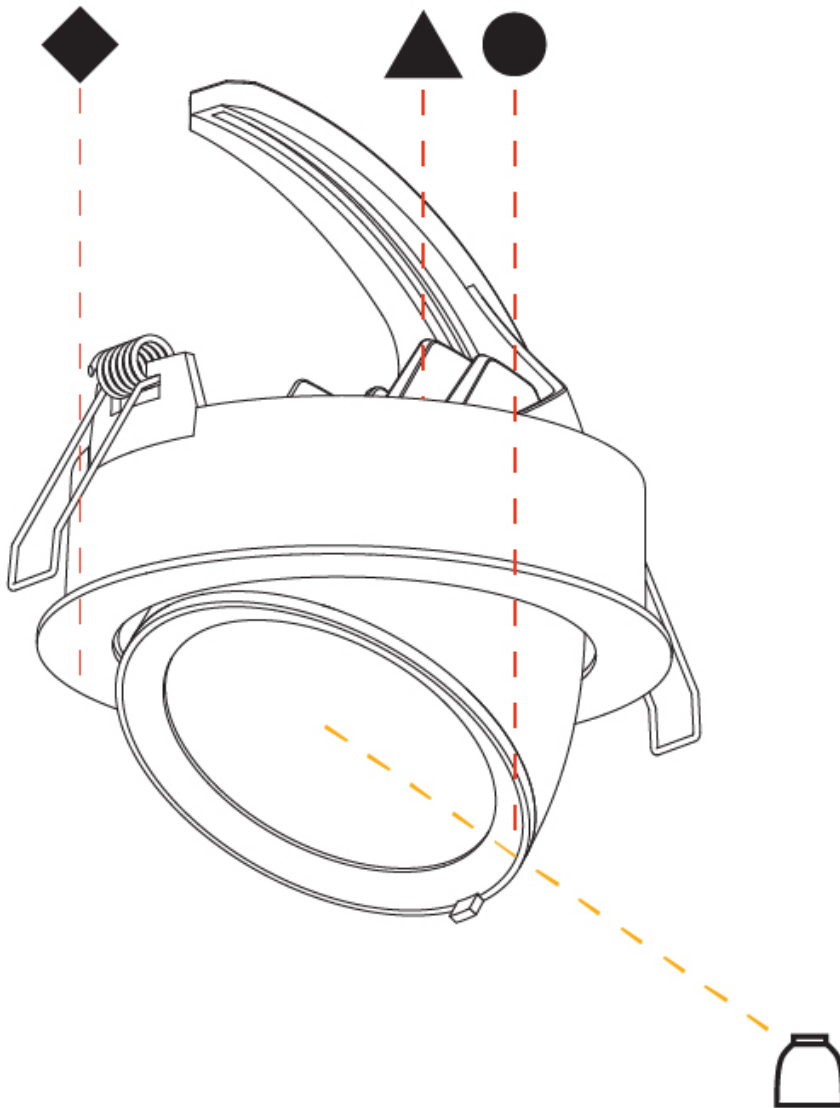

MECHANIQ ROUND EFFICIENCY RECESSED

A35070-

PROJECT _____

TYPE _____

SPECIFIER _____

QUANTITY _____

DATE _____

A